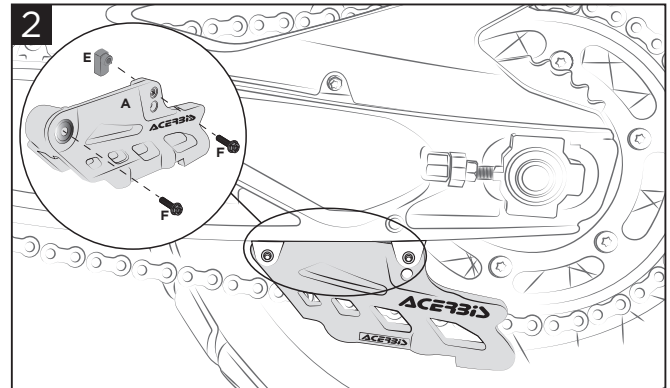

CHAIN GUIDE KTM 790/890

CRUNA CATENA KTM 790/890

COD. 500008049

ACERBIS PARTS

A - (1 pcs)

B - (1 pcs)

C - (4 pcs)

D - (2 pcs)

E - (1 pcs)

OEM PARTS

F - (2 pcs)

1 Replace the original screws that fix the bracket (F) with the provided screws (D) in the Acerbis mounting kit.

Sostituire le viti originali (F) che fissano la staffa con le viti (D) in dotazione nel kit di montaggio Acerbis.

2 Place the chain guide (A) and tighten it using the aluminum insert (E) and the original screws (F).

Posizionare il cruna catena (A) e fissarlo tramite l'inserto in alluminio (E) e le viti originali (F) che fissano il cruna catena.

3 Assemble the chain slider (B) using the screws (C) provided with the kit. Closing torque 2,5 Nm.

Montare il pattino (B) attraverso le viti (C) incluse nel kit. Coppia di chiusura 2,5 Nm.

WARNING!

Use Acerbis' products at your own risk. Check the safety of your device before you ride. Be sure that you follow the instructions for installing the Acerbis' products. Do not ride if there is missing or damaged hardware. If this is the case, take the item immediately back to your dealer. Make sure the throttle and other controls are free every time you ride. Lack of attention to instruction and warning could lead to interference with the controls, loss of control, and accidents. Acerbis recommends that installation must be done by a licensed mechanic and that only Acerbis' original parts are used during installation. Acerbis makes no guarantees or representations, express or implied, regarding the fitment of its product for any particular purpose. Acerbis makes no guarantees or representations, express or implied, regarding the extent to which its products protect individuals or property from injury or death or damage.