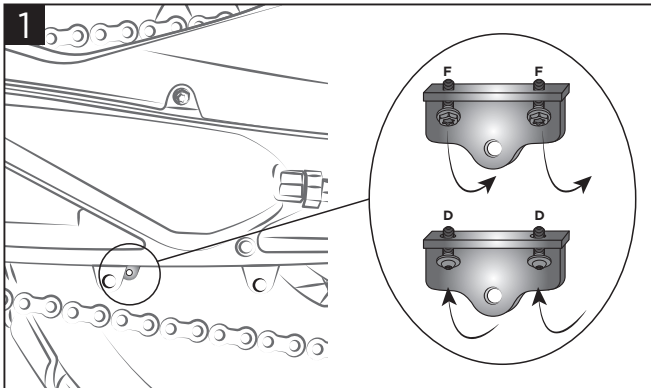

CHAIN GUIDE KTM 790/890

CRUNA CATENA KTM 790/890

COD. 500008049

ACERBIS PARTS

A - (1 pcs)

B - (1 pcs)

C - (4 pcs)

D - (2 pcs)

E - (1 pcs)

OEM PARTS

F - (2 pcs)

1 Replace the original screws that fix the bracket (F) with the provided screws (D) in the Acerbis mounting kit.

Sostituire le viti originali (F) che fissano la staffa con le viti (D) in dotazione nel kit di montaggio Acerbis.

2 Place the chain guide (A) and tighten it using the aluminum insert (E) and the original screws (F).

Posizionare il cruna catena (A) e fissarlo tramite l'inserto in alluminio (E) e le viti originali (F) che fissano il cruna catena.

3 Assemble the chain slider (B) using the screws (C) provided with the kit. Closing torque 2,5 Nm.

Montare il pattino (B) attraverso le viti (C) incluse nel kit. Coppia di chiusura 2,5 Nm.

WARNING!

Use Acerbis' products at your own risk. Check the safety of your device before you ride. Be sure that you follow the instructions for installing the Acerbis' products. Do not ride if there is missing or damaged hardware. If this is the case, take the item immediately back to your dealer. Make sure the throttle and other controls are free every time you ride. Lack of attention to instruction and warning could lead to interference with the controls, loss of control, and accidents. Acerbis recommends that installation must be done by a licensed mechanic and that only Acerbis' original parts are used during installation. Acerbis makes no guarantees or representations, express or implied, regarding the fitment of its product for any particular purpose. Acerbis makes no guarantees or representations, express or implied, regarding the extent to which its products protect individuals or property from injury or death or damage.