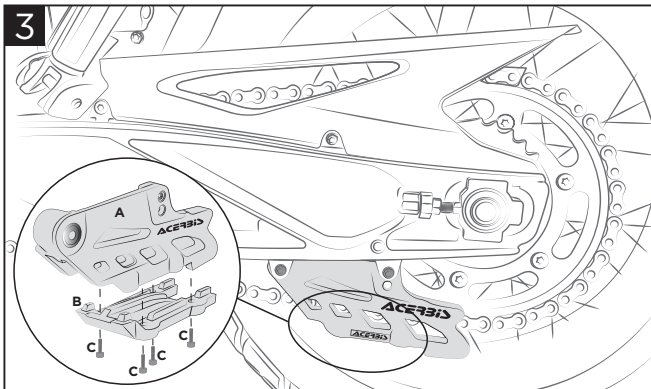

CHAIN GUIDE KTM 790/890

CRUNA CATENA KTM 790/890

COD. 500008049

ACERBIS PARTS

A - (1 pcs)

B - (1 pcs)

C - (4 pcs)

D - (2 pcs)

E - (1 pcs)

OEM PARTS

F - (2 pcs)

1 Replace the original screws that fix the bracket (F) with the provided screws (D) in the Acerbis mounting kit.

Sostituire le viti originali (F) che fissano la staffa con le viti (D) in dotazione nel kit di montaggio Acerbis.

2 Place the chain guide (A) and tighten it using the aluminum insert (E) and the original screws (F).

Posizionare il cruna catena (A) e fissarlo tramite l'inserto in alluminio (E) e le viti originali (F) che fissano il cruna catena.

3 Assemble the chain slider (B) using the screws (C) provided with the kit. Closing torque 2,5 Nm.

Montare il pattino (B) attraverso le viti (C) incluse nel kit. Coppia di chiusura 2,5 Nm.

WARNING!

Use Acerbis' products at your own risk. Check the safety of your device before you ride. Be sure that you follow the instructions for installing the Acerbis' products. Do not ride if there is missing or damaged hardware. If this is the case, take the item immediately back to your dealer. Make sure the throttle and other controls are free every time you ride. Lack of attention to instruction and warning could lead to interference with the controls, loss of control, and accidents. Acerbis recommends that installation must be done by a licensed mechanic and that only Acerbis' original parts are used during installation. Acerbis makes no guarantees or representations, express or implied, regarding the fitment of its product for any particular purpose. Acerbis makes no guarantees or representations, express or implied, regarding the extent to which its products protect individuals or property from injury or death or damage.